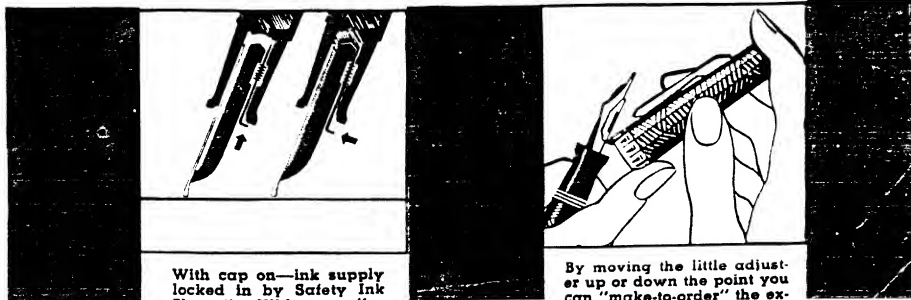

With cap on—ink supply locked in by Safety Ink

By moving the little adjuster up or down the point you can "make-to-order" the ex-